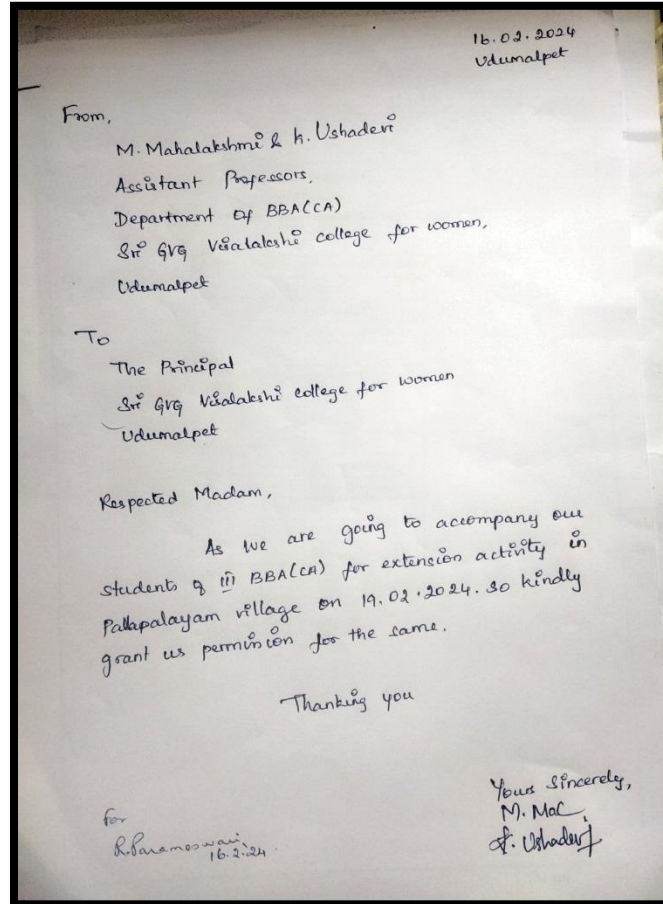

Department of BBA(CA)
Extension Activity 2023-2024

Sri GVG Visalakshi college for women
(Autonomous)
Affiliated to Bharathiar University
Accredited at A+ Grade by NAAC (fourth cycle)
An ISO 9001:2015 Certified Institution
Udumalpet - 642 128

Department of Business Administration
(Computer Applications)
&
Horticulture Department
Jointly Organizing
Extension Activity
"Awareness Programme on Farmers welfare Schemes"

**Resource Person : Mr.Siddieswaran &
Mr.Rajamohan**
Assistant Horticulture Officer
Udumalpet